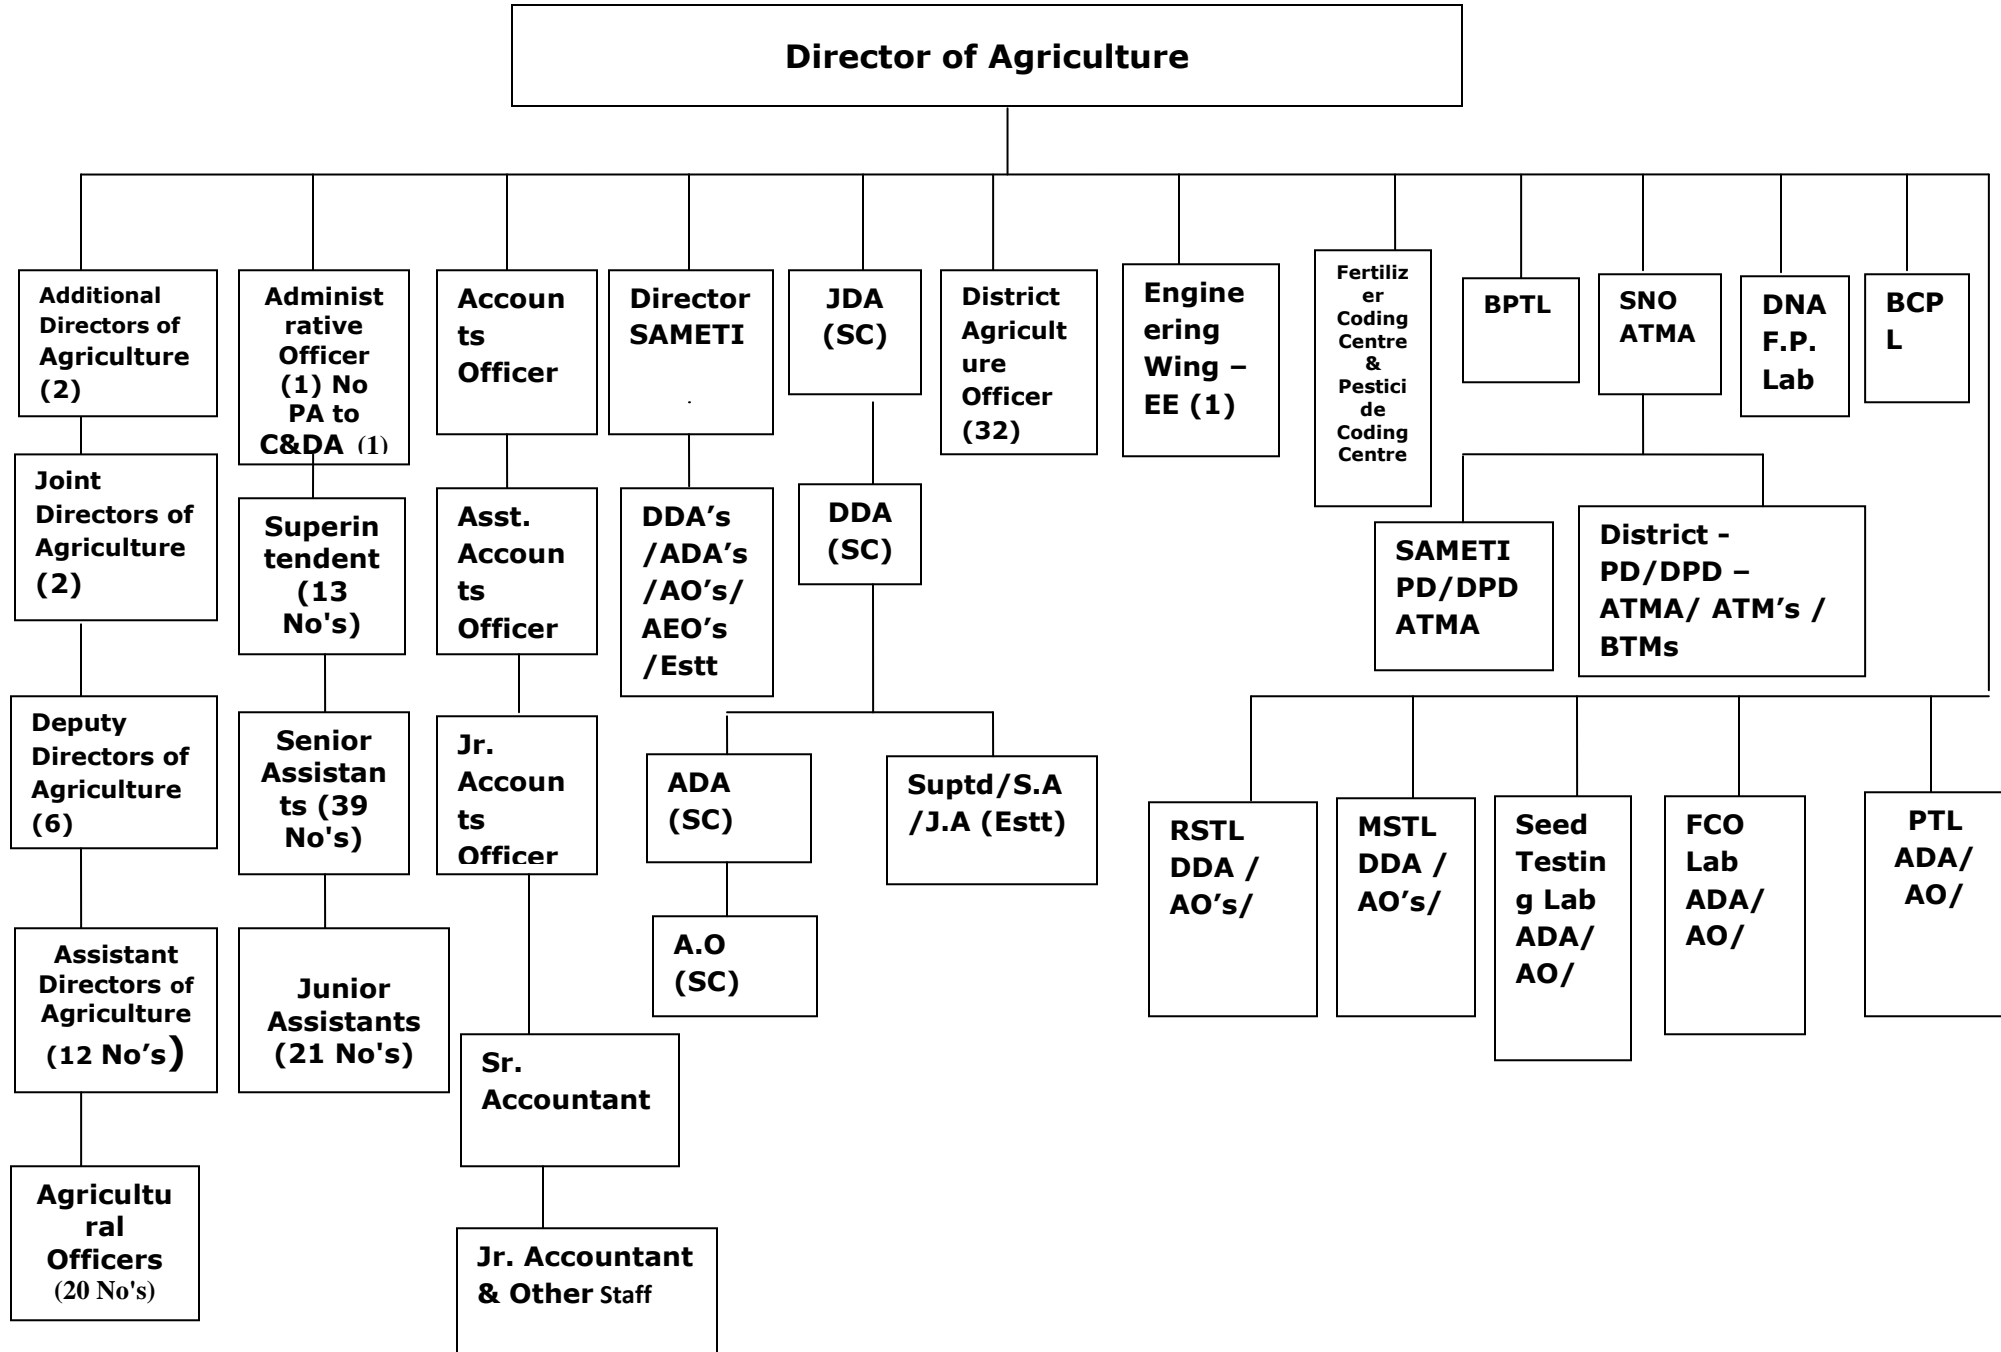

State Level

Note:

1. DDA, FTC & ATMA structure function being at erstwhile districts cater to the needs of new districts also
- 2.FCO Labs are present in Rajendranagar, Warangal & Karimnagar.
- 3.PTL is present in Rajendranagar & Warangal.
4. Seed farms are located in seven districts at Maltummeda, Boppaspally (Kamareddy), Palampert(J.Bhupalapally), Sadasivpet (Sanga Reddy), Dindi and cherukupally (Nalgonda) Kothapally (Karimnagar) , Kadem (Nirmal) Korvipad and Julekal (J.Gadwal)