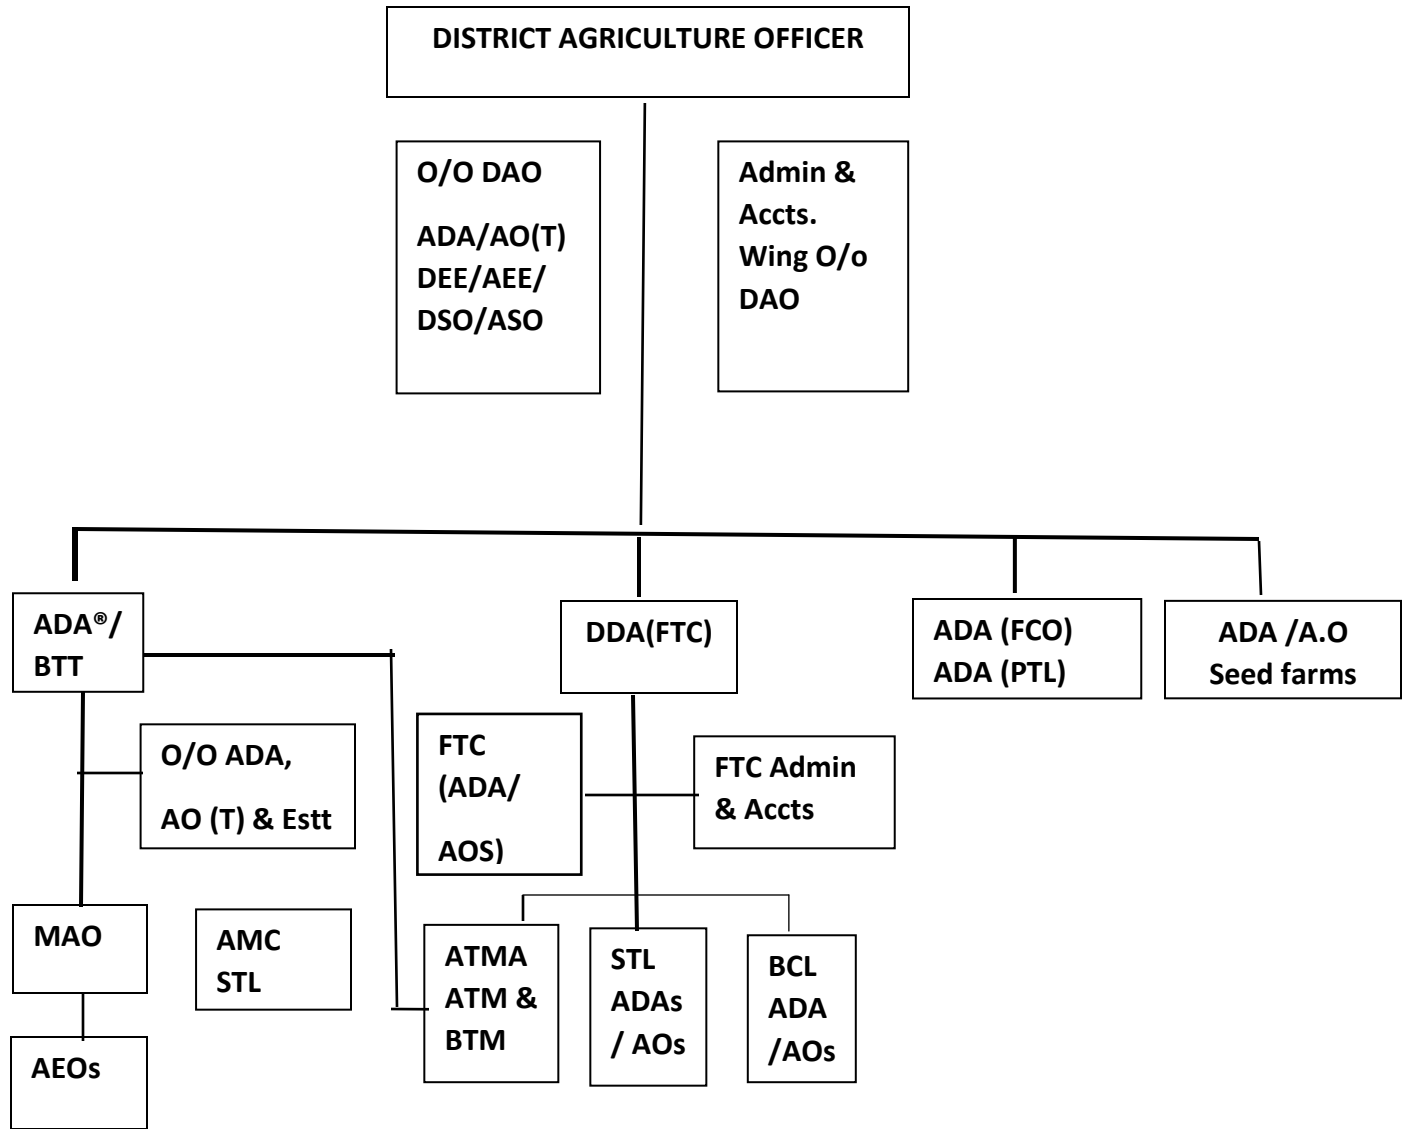

State Level

Note:

1. DDA, FTC & ATMA structure function being at erstwhile districts cater to the needs of new districts also
- 2.FCO Labs are present in Rajendranagar, Warangal & Karimnagar.
- 3.PTL is present in Rajendranagar & Warangal.
4. Seed farms are located in seven districts at Maltummeda, Boppaspally (Kamareddy), Palampert(J.Bhupalapally), Sadasivpet (Sanga Reddy), Dindi and cherukupally (Nalgonda) Kothapally (Karimnagar) , Kadem (Nirmal) Korvipad and Julekal (J.Gadwal)